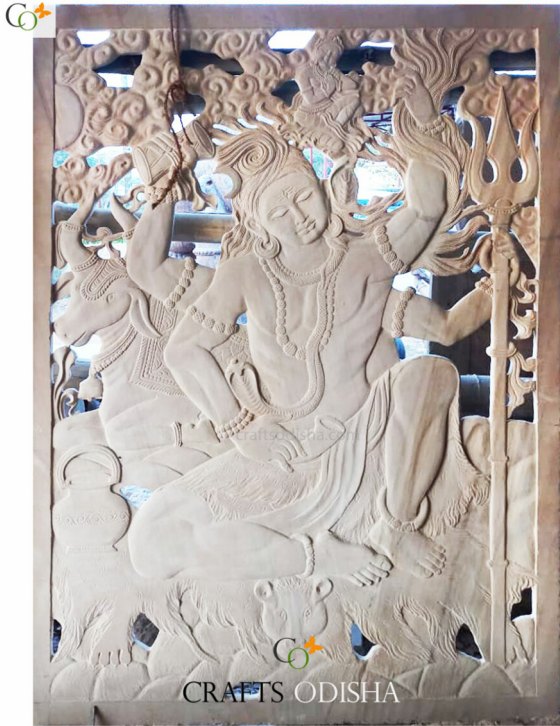

Pink Sandstone Stone Jali Work Shiv Ji Decorative Wall

[Read More](#)

SKU: 01702

Price: Call for price

Stock: instock

Categories: [Garden Sculptures](#), [Modern Sculptures](#), [Statues & Sculptures](#), [Stone Engraving / Name Plates](#), [Wall Panels](#)

Tags: [Pink Sandstone Jali Work](#), [Stone Jali Engraving for Interior Decoration](#), [Stone Jali Engraving Work for Garden Landscaping](#), [Stone Jali Engraving Work for Temple](#), [Stone Jali Work](#), [Stone Jali Work Engraving for home and Interior](#), [Stone Jali Work Manufacturer](#)