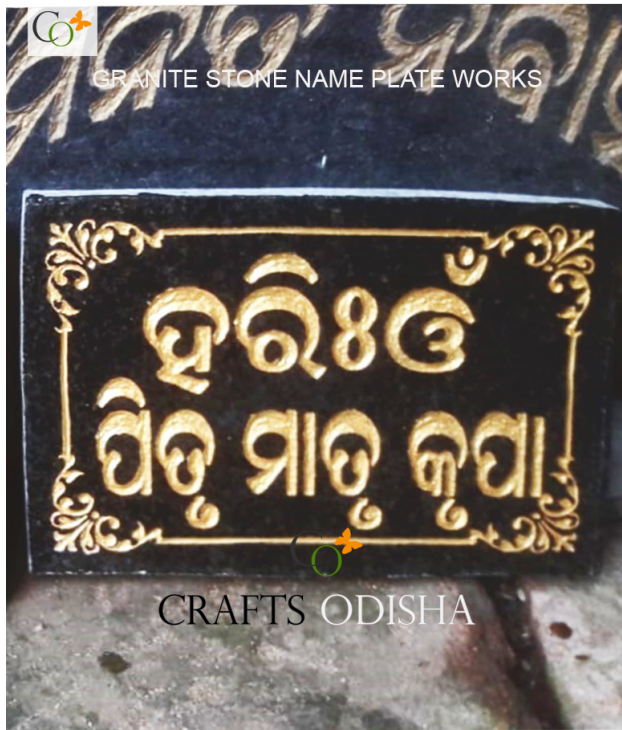

- The wing is depicted on angels because it implies their swiftness in sending messages between God and man.
- According to Fengshui, they attract good energy into the environment.

Placement suggestion for the Guardian angel figurine:

- The home garden statue will add more calmness to your favorite garden, park, and landscaping.
- You can install it near the fountain, swimming pool, or any artificial water body for an artistic feast of the eye.
- The statue can be also be installed in front of a hospital, orphanage, and schools.

Maintenance guide for the home garden angel statue:

- The beautiful statue is made of Sandstone.
- Sandstone is weather-resistant and very durable.
- So, to keep the dust away from the surface, dust it with a piece of cloth or broom over the surface.
- Make sure to clean the home garden statue every alternate day.

Black Granite Stone Engraving Hari OM Name Plate for Home

[Read More](#)

SKU: 01476

Price: Call for price

Stock: instock

Categories: [Hindu Statues](#), [Modern Sculptures](#), [Other God/Godess Statues](#), [Statues & Sculptures](#), [Stone Engraving / Name Plates](#)

Tags: [Name Plate for Home](#), [Stone Engraving Works](#), [Stone Name Plates](#), [wall decor](#), [Wall fixing](#)

Product Description