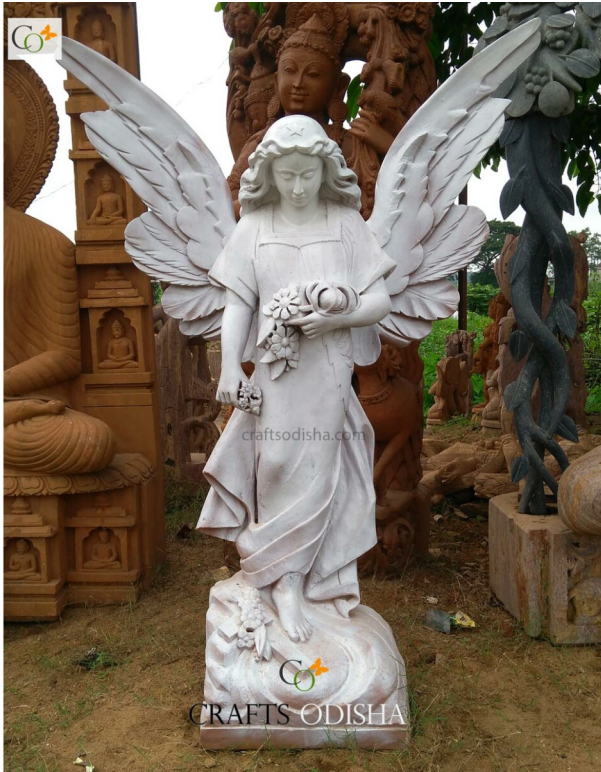

Sandstone White Polished Girl Angel Statue Sculpture for Outdoor

[Read More](#)

SKU: 01565

Price: ₹168,000.00 inc. GST

Stock: instock

Categories: [Apsara Sculpture Khajuraho](#) | [Angel Statue](#), [Hindu Statues](#), [Modern Sculptures](#), [Statues & Sculptures](#)

Tags: [Angel Stone Statue for Garden Outdoor](#), [Modern Sculpture](#), [Modern Stone Angel Statue for Export](#), [Modern Stone Sculpture](#), [Modern Stone Statue Manufacturer](#), [Sand Stone Angel Statue for Home Decor](#), [Sand Stone Lady Statue Manufacturer](#), [Stone Lady Statue for Home Decor](#)

Product Description

A White Polished Girl Angel Statue is well suited for even the most elegant outdoor decoration. A guardian angel statue is a great way to look over you and your garden. Material: Odisha Sandstone (White polished) **Dimension(HWL):** 65 x 24 x 17 inch **Height:** 5.5 ft (approx.) **Position:** Standing **The fairy home garden statue:**

- This magical angel statue is standing with a set of wings, holding flowers in her right hand.
- 65 inch length with glossy white finish of sandstone statue is standing over a base for better stability.
- This magical statue is a modern creation by the very talented artisans of Odisha.

Angels: The truth of faith

- Guardian angels represent purity and solemnity.
- In catholic tradition, God has created nine angels they represent principality, powers, virtues, domination, thrones, cherubim, and seraphim.