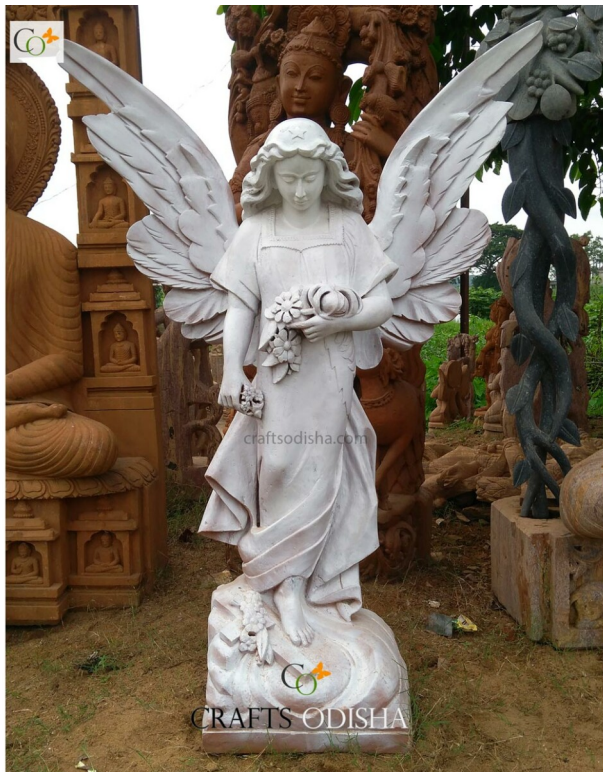

Sandstone White Polished Girl Angel Statue Sculpture for Outdoor

[Read More](#)

SKU: 01565

Price: ₹168,000.00 inc. GST

Stock: instock

Categories: [Apsara Sculpture Khajuraho](#) | [Angel Statue](#), [Hindu Statues](#), [Modern Sculptures](#), [Statues & Sculptures](#)

Tags: [Angel Stone Statue for Garden Outdoor](#), [Modern Sculpture](#), [Modern Stone Angel Statue for Export](#), [Modern Stone Sculpture](#), [Modern Stone Statue Manufacturer](#), [Sand Stone Angel Statue for Home Decor](#), [Sand Stone Lady Statue Manufacturer](#), [Stone Lady Statue for Home Decor](#)