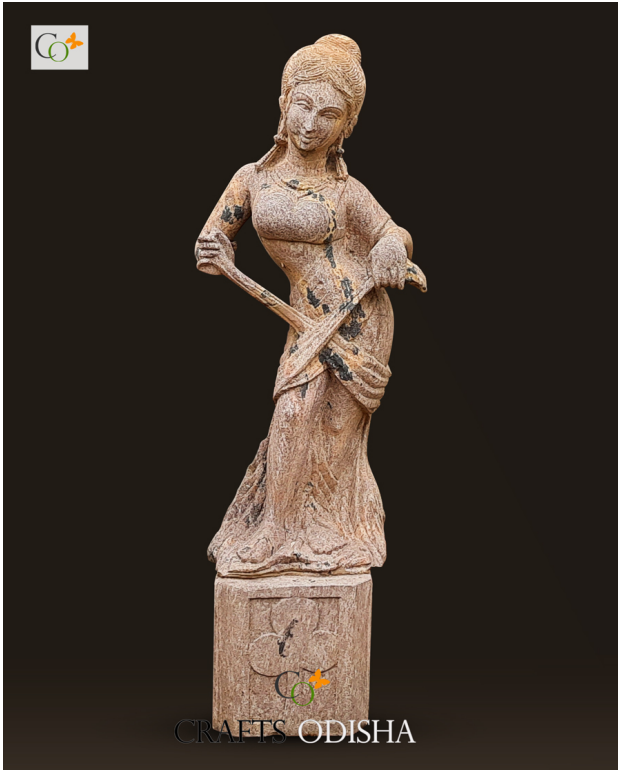

Beautiful Standing Lady Modern Sand Stone Statue

[Read More](#)

SKU: 01564

Price: ₹45,920.00 inc. GST

Stock: instock

Categories: [Apsara Sculpture Khajuraho](#) | [Angel Statue](#), [Hindu Statues](#), [Statues & Sculptures](#)

Tags: [Modern Sculpture](#), [Modern Stone Sculpture](#), [Sand Stone Lady Statue Manufacturer](#), [Stone Apsara Sculpture for Home](#), [stone apsara statue](#), [Stone Lady Statue for Home Decor](#)

Product Description

Sandstone Standing Devi Durga Mahishasura Mardini Statue 12 ft

[Read More](#)

SKU: 01559

Price: Call for price

Stock: instock

Categories: [Hindu Statues](#), [Maa Durga Statue](#), [Statues & Sculptures](#)

Tags: [Maa Durga Idol](#), [Maa Durga Moorti](#), [Maa Durga Murti](#), [Maa Durga Puja](#), [Maa Durga Statue](#), [Maa Durga Statue for Home](#), [Maa Durga Stone Statue Manufacture](#), [Sand Stone Sculpture Manufacturer](#), [Sand Stone Statue Manufacturer](#), [Stone Statue for Export](#)

Product Description